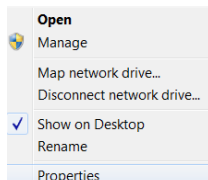

Where is the system information?

The easiest way to open system information in any Windows:

-  Right click the (My) Computer icon on the desktop

-  A small menu will open

-  Click on Properties

Properties for system information will open for viewing. The window displayed is for Windows XP and Windows 7. Other versions of Windows will have similar looks, displaying the information in different ways. There may be tabs on a small window for the various specifications, or you just scroll down the page for more information.