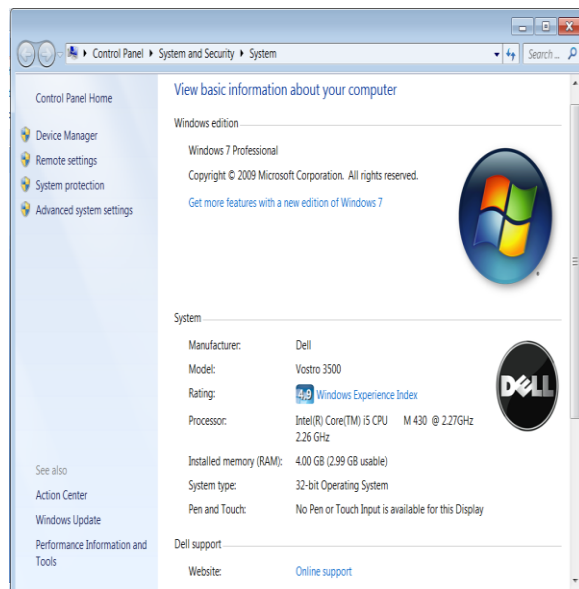

Windows 7

Tip:

You can also go through Help and Support or the Control Panel to find this information. You may get a little more information than is presented in these windows, especially in Windows 7.