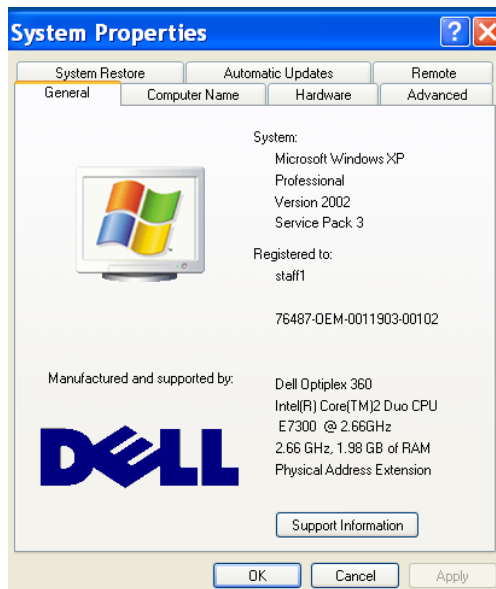

Where is the system information?

The easiest way to open system information in any Windows:

-  Right click the (My) Computer icon on the desktop

-  A small menu will open

-  Click on Properties

Properties for system information will open for viewing. The window displayed is for Windows XP and Windows 7. Other versions of Windows will have similar looks, displaying the information in different ways. There may be tabs on a small window for the various specifications, or you just scroll down the page for more information.